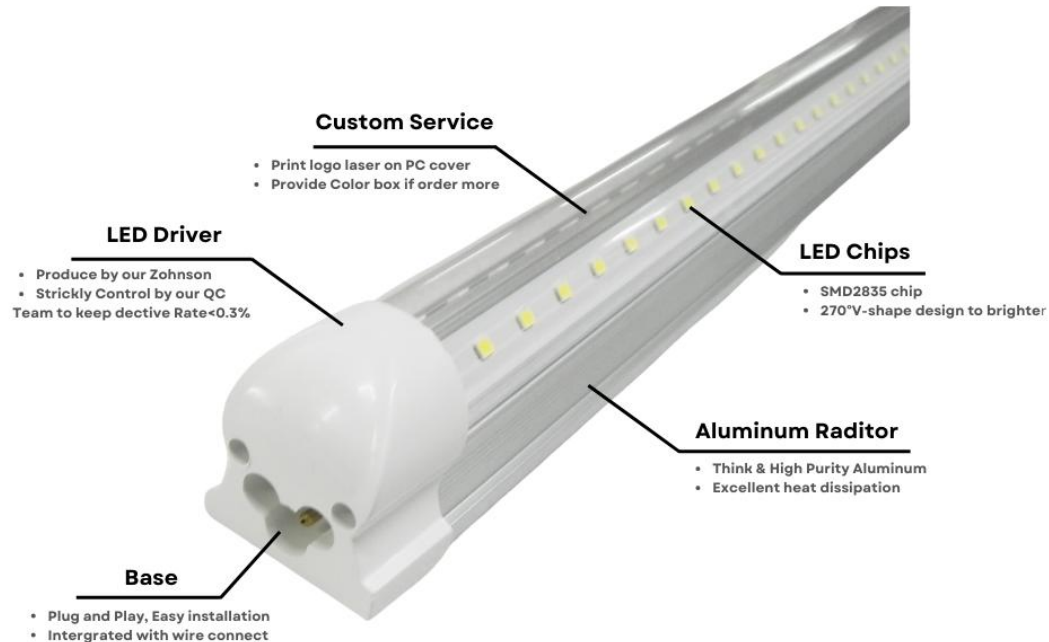

# T8 LED TUBE Series - Integrated

V Shape with Surface mounted LED, ENERGY EFFICIENT

## Product Structure

✓ **Strict Quality Control System** ---- Each tubes must be 100% inspected before delivery

Every led tube passes High temperature testing; High-Low Input testing; switch testing; pressure testing; electric leakage testing; lightning stroke testing and aging testing for 6 hours.