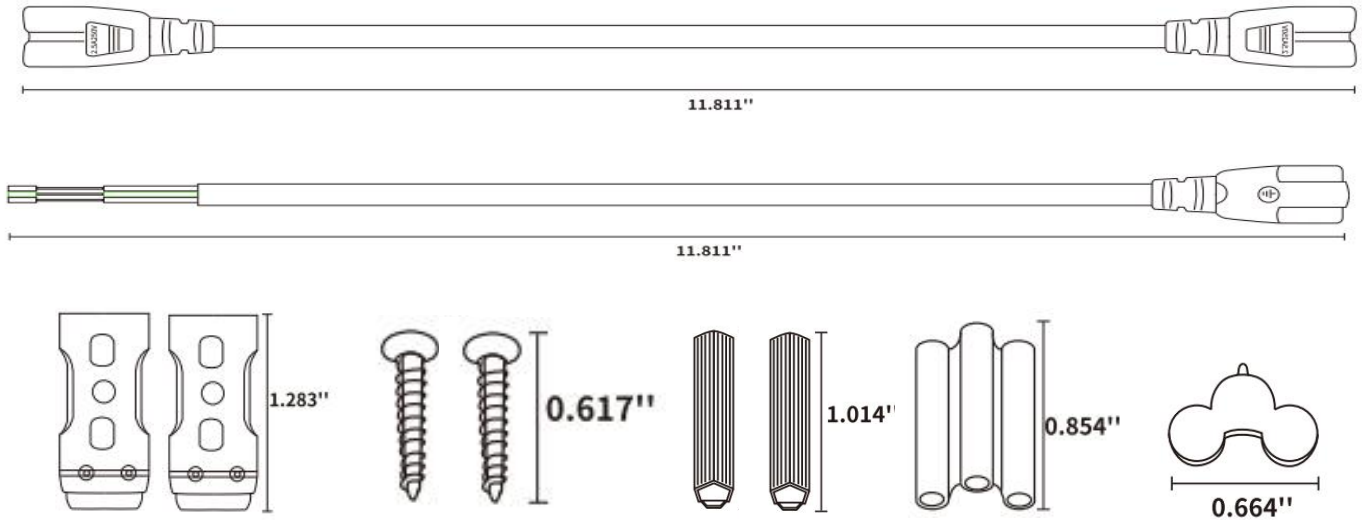

T8 LED TUBE Series - Integrated

V Shape with Surface mounted LED, ENERGY EFFICIENT

Installation Instructions

1. Standard accessories included as

2. Installation instruction: